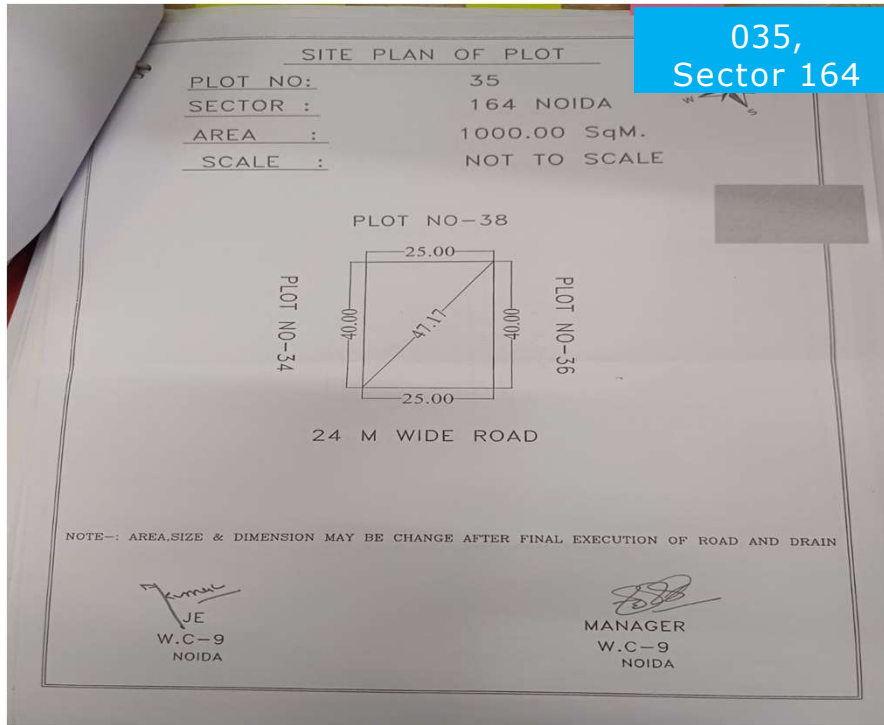

# Industrial plots available in sector 164

Area: 17703 sqm

Sector 142

30 M Wide Road

Area: 1000 sqm

Sector 142

24 M Wide Road

Area: 1000 sqm

## **Industrial plots available in sector 7**

D-064,  
Sector 7

Area: 405.62 sqm

Sector 15

12 M Wide Road

## **Industrial plots available in sector 8**

Area: 1218.23 sqm

Sector 15

Area: 204 sqm

Sector 15

18 M Wide Road

18 M Wide Road

Area: 204 sqm

18 M Wide Road

Sector 15

Area: 110.89 sqm

12 M Wide Road

Sector 15