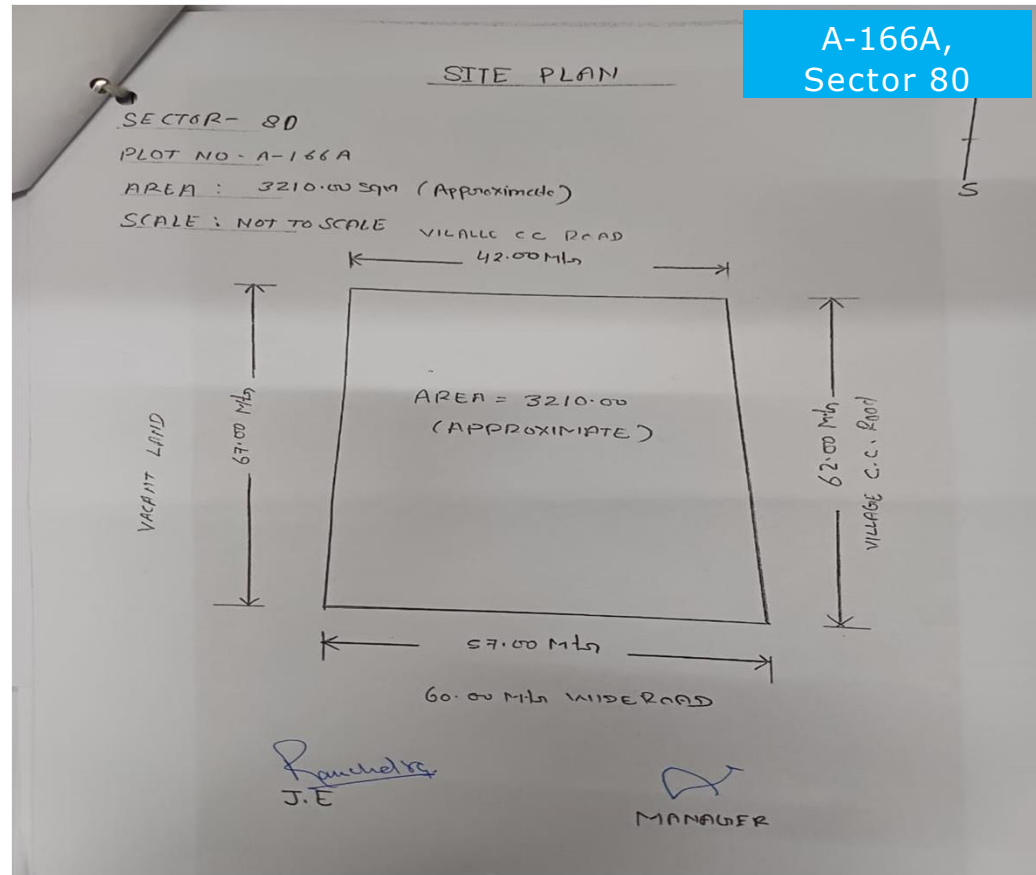

# DETAILS OF AVAILABLE INDUSTRIAL PLOTS

**THIS DOCUMENT CONTAINS THE SITE PLAN OF PLOTS UNDER THE SCHEME**

*\*The information displayed in the document is indicative only. Applicants are advised to confirm the information from concerned property department before proceeding.*

# Industrial plots available in sector 80

**A-109Z,  
Sector 80**

**A-166A,  
Sector 80**

Area: 802.53 sqm

**Sector 81**

Area: 3210 sqm

**Sector 81**

18 M Wide Road

## **Industrial plots available in sector 7**

D-064,  
Sector 7

Area: 405.62 sqm

Sector 15

12 M Wide Road

## **Industrial plots available in sector 8**

Area: 1218.23 sqm

Sector 15

Area: 204 sqm

Sector 15

18 M Wide Road

18 M Wide Road

Area: 204 sqm