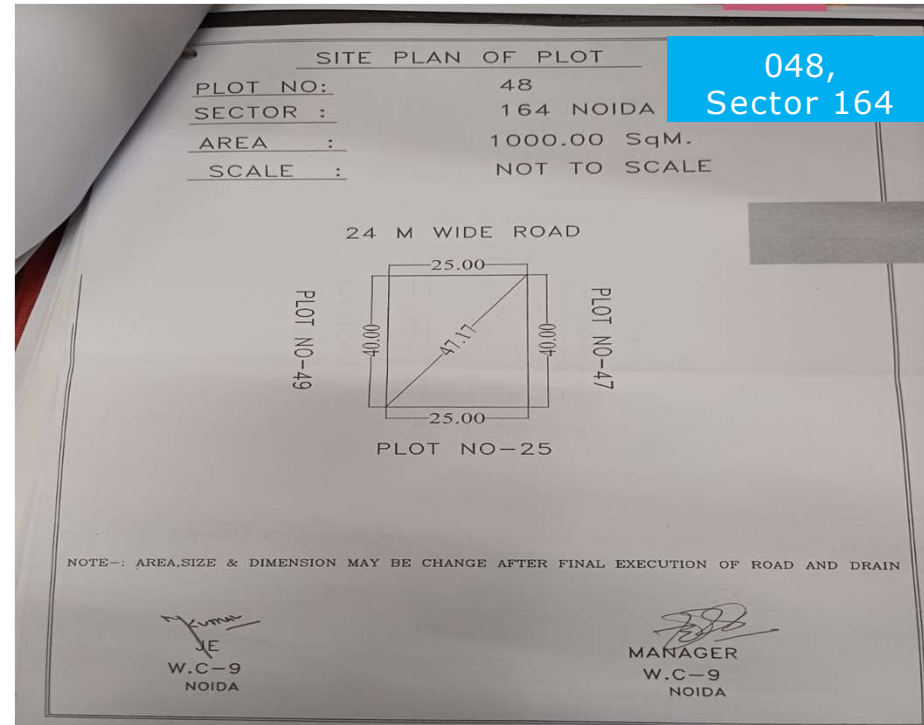

# Industrial plots available in sector 164

Area: 17703 sqm

Sector 142

30 M Wide Road

Area: 1000 sqm

Sector 142

24 M Wide Road

Area: 1000 sqm

## **Industrial plots available in sector 7**

D-064,  
Sector 7

Area: 405.62 sqm

Sector 15

12 M Wide Road

## **Industrial plots available in sector 8**

Area: 1218.23 sqm

Sector 15

Area: 204 sqm

Sector 15

18 M Wide Road

18 M Wide Road

Area: 204 sqm

18 M Wide Road

Sector 15

Area: 110.89 sqm

12 M Wide Road

Sector 15