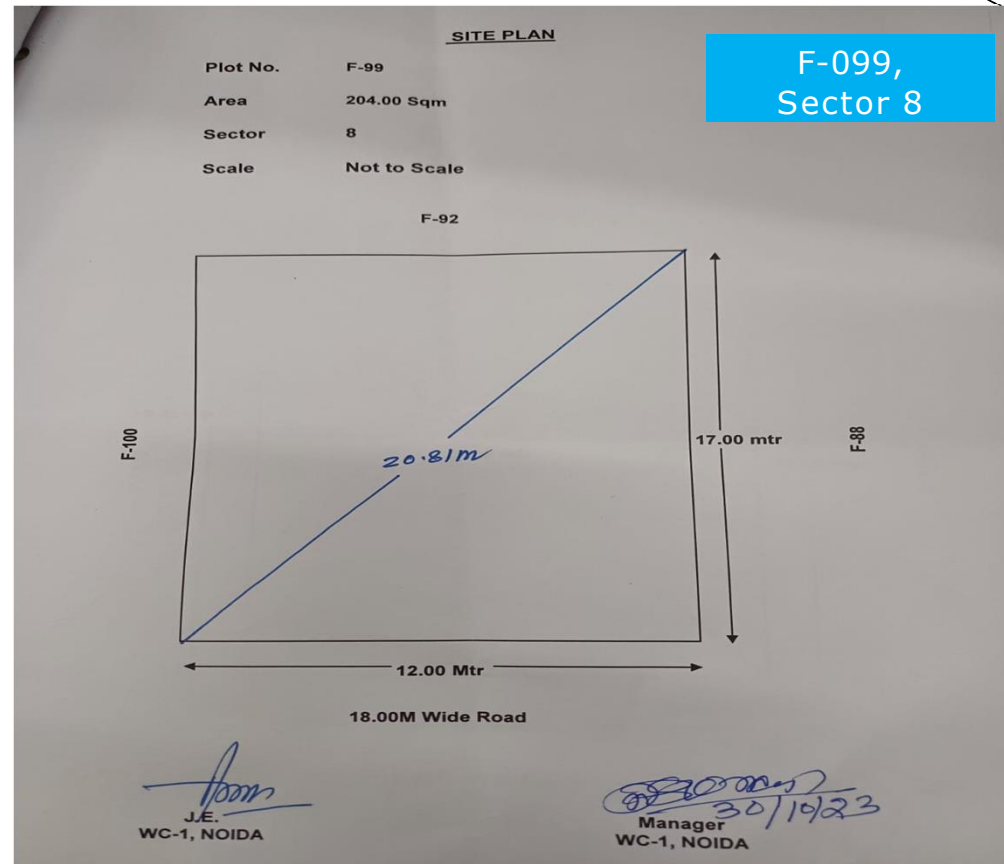

# DETAILS OF AVAILABLE INDUSTRIAL PLOTS

**THIS DOCUMENT CONTAINS THE SITE PLAN OF PLOTS UNDER THE SCHEME**

*\*The information displayed in the document is indicative only. Applicants are advised to confirm the information from concerned property department before proceeding.*

# Industrial plots available in sector 80

**A-109Z,  
Sector 80**

**A-166A,  
Sector 80**

Area: 802.53 sqm

**Sector 81**

Area: 3210 sqm

**Sector 81**

18 M Wide Road

## **Industrial plots available in sector 7**

D-064,  
Sector 7

Area: 405.62 sqm

Sector 15

12 M Wide Road

## **Industrial plots available in sector 8**

Area: 1218.23 sqm

Sector 15

Area: 204 sqm

Sector 15

18 M Wide Road

18 M Wide Road

Area: 204 sqm