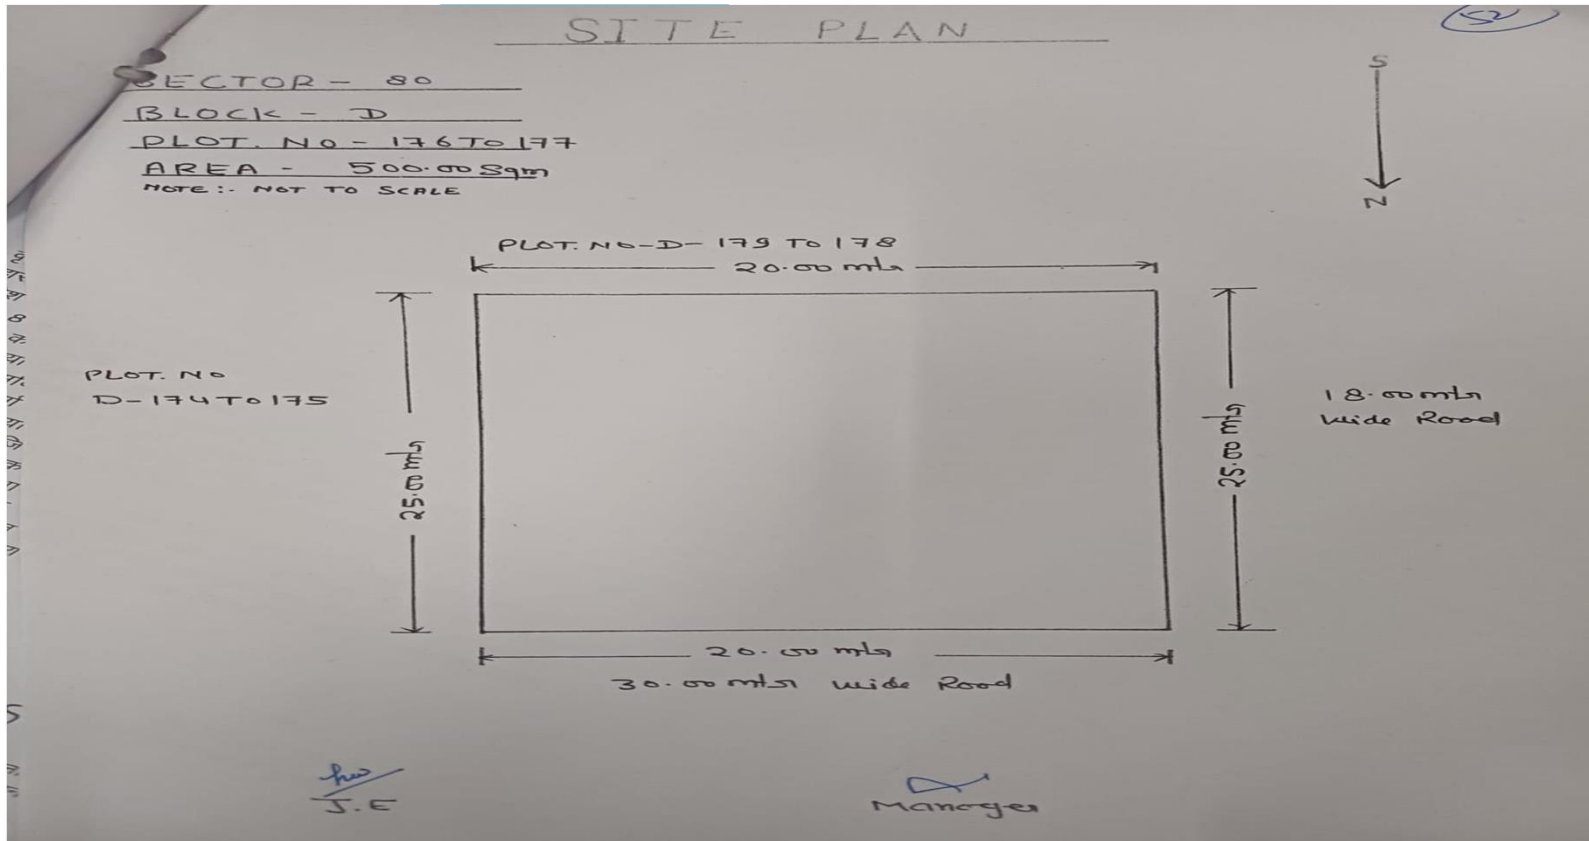

# DETAILS OF AVAILABLE INDUSTRIAL PLOTS

**THIS DOCUMENT CONTAINS THE SITE PLAN OF PLOTS UNDER THE SCHEME**

*\*The information displayed in the document is indicative only. Applicants are advised to confirm the information from concerned property department before proceeding.*

# Industrial plots available in sector 80

**A-109Z,  
Sector 80**

**A-166A,  
Sector 80**

Area: 802.53 sqm

**Sector 81**

Area: 3210 sqm

**Sector 81**

18 M Wide Road

60 M Wide Road

Area: 500 sqm

Sector 81

18 M Wide Road

## **Industrial plots available in sector 7**

D-064,  
Sector 7

Area: 405.62 sqm

Sector 15

12 M Wide Road