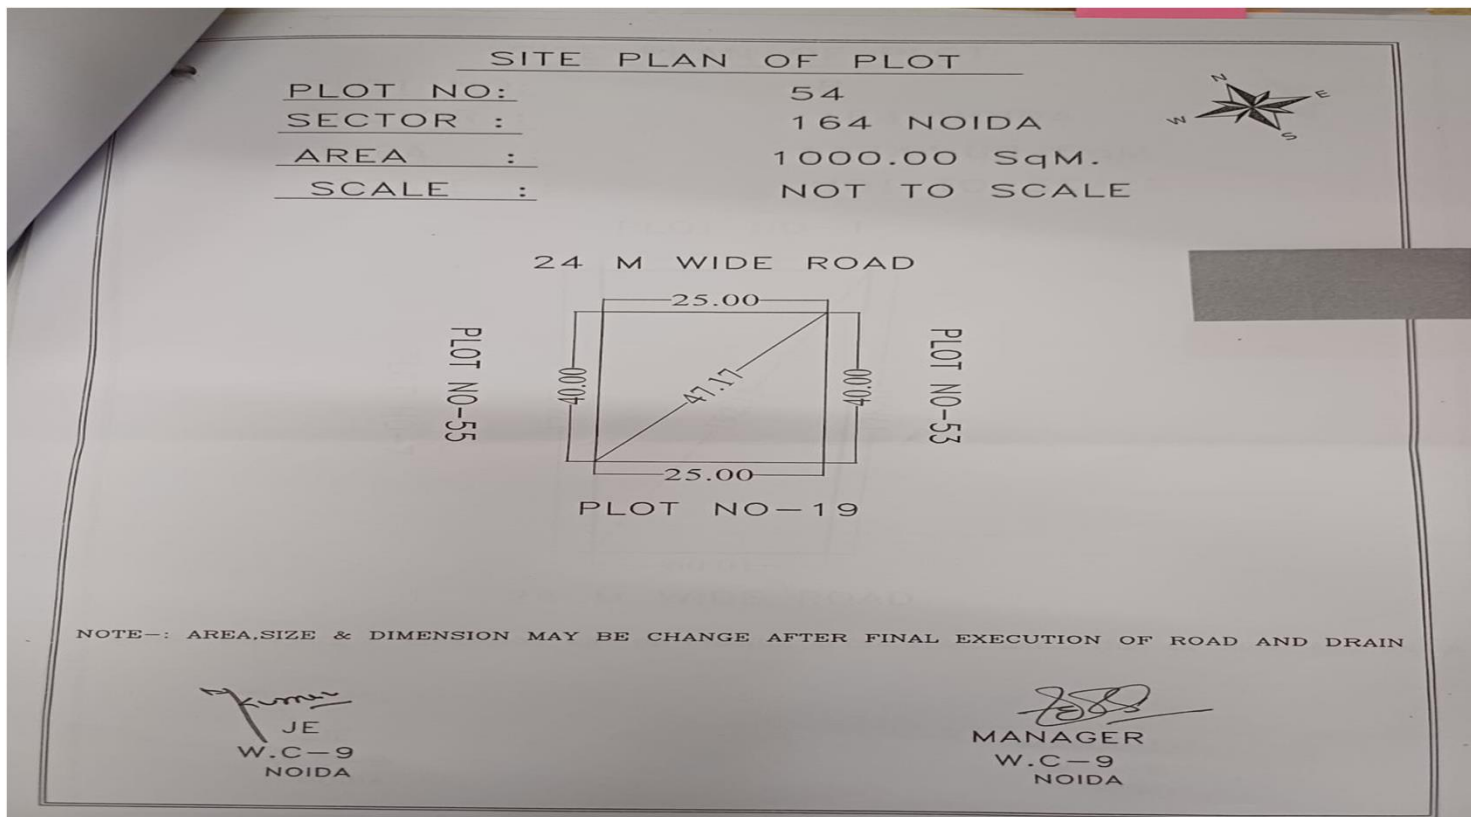

054,
Sector 164

Area: 1000 sqm

Sector 142

24 M Wide Road