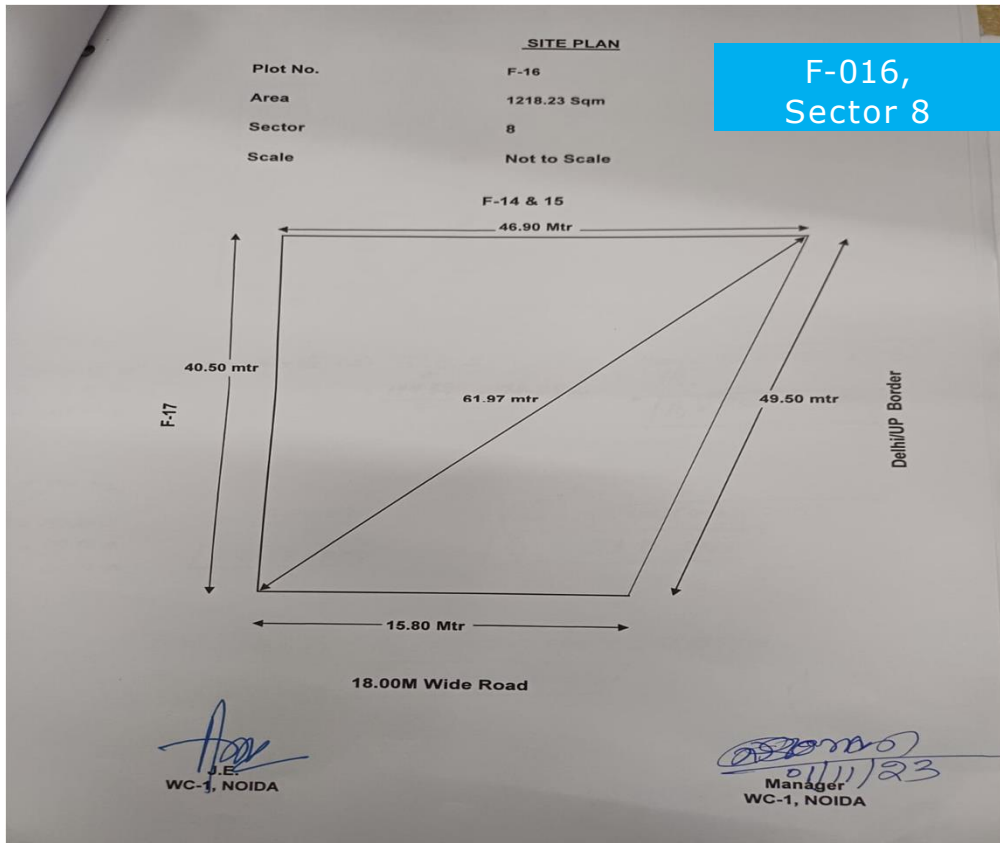

# Industrial plots available in sector 164

Area: 17703 sqm

Sector 142

30 M Wide Road

Area: 1000 sqm

Sector 142

24 M Wide Road

Area: 1000 sqm

# Industrial plots available in sector 80

**A-109Z,  
Sector 80**

**A-166A,  
Sector 80**

Area: 802.53 sqm

**Sector 81**

Area: 3210 sqm

**Sector 81**

18 M Wide Road

## **Industrial plots available in sector 7**

D-064,  
Sector 7

Area: 405.62 sqm

Sector 15

12 M Wide Road

## **Industrial plots available in sector 8**

Area: 1218.23 sqm

Sector 15

Area: 204 sqm

Sector 15

18 M Wide Road

18 M Wide Road

Area: 204 sqm