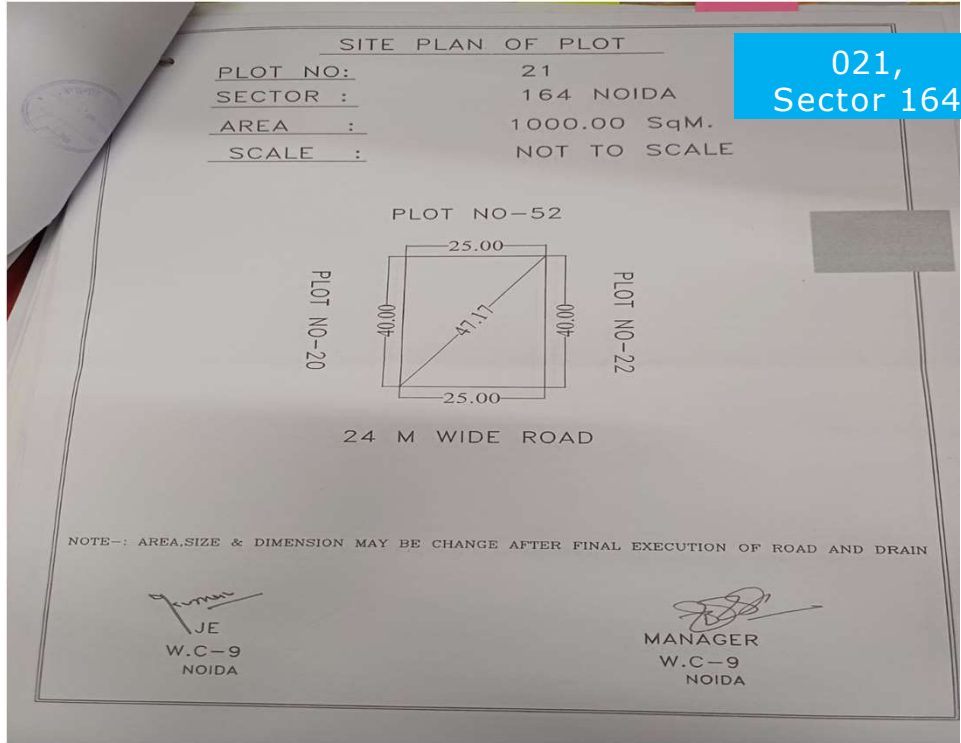

# Industrial plots available in sector 164

Area: 17703 sqm

Sector 142

30 M Wide Road

Area: 1000 sqm

Sector 142

24 M Wide Road

Area: 1000 sqm

## **Industrial plots available in sector 7**

D-064,  
Sector 7

Area: 405.62 sqm

Sector 15

12 M Wide Road

## **Industrial plots available in sector 8**

Area: 1218.23 sqm

Sector 15

Area: 204 sqm

Sector 15

18 M Wide Road

18 M Wide Road

Area: 204 sqm

18 M Wide Road

Sector 15

Area: 110.89 sqm

12 M Wide Road

Sector 15