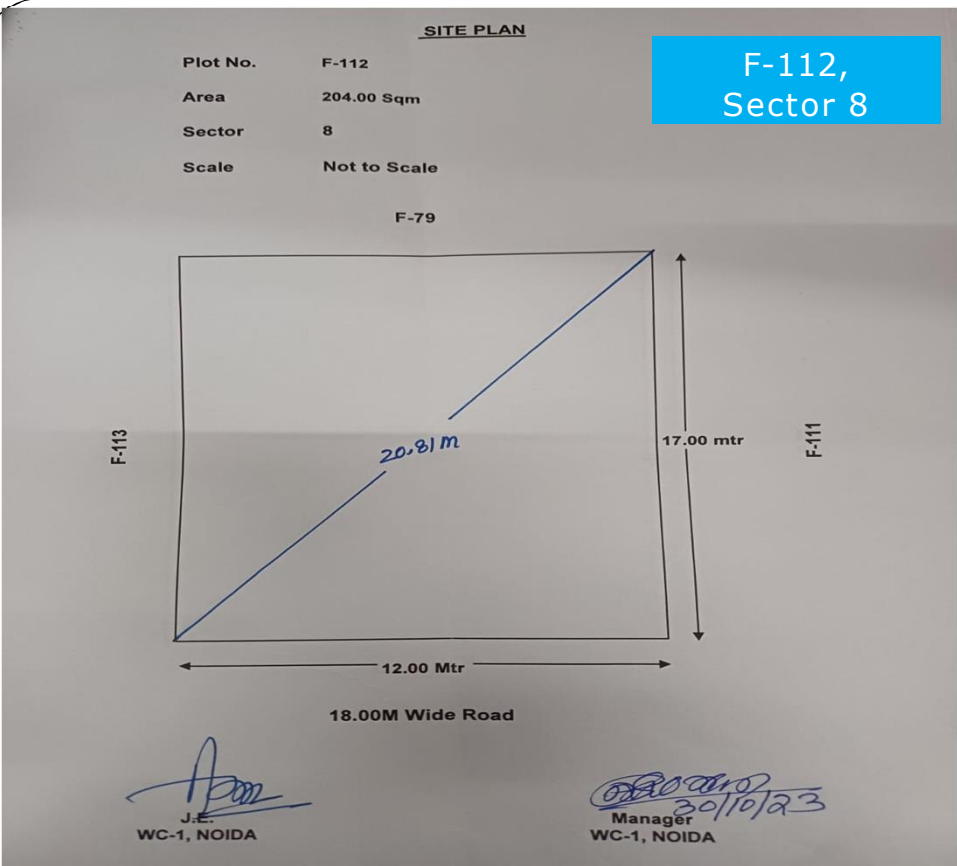

# Industrial plots available in sector 164

Area: 17703 sqm

Sector 142

30 M Wide Road

Area: 1000 sqm

Sector 142

24 M Wide Road

Area: 1000 sqm

## **Industrial plots available in sector 7**

D-064,  
Sector 7

Area: 405.62 sqm

Sector 15

12 M Wide Road

## **Industrial plots available in sector 8**

Area: 1218.23 sqm

Sector 15

Area: 204 sqm

Sector 15

18 M Wide Road

18 M Wide Road

Area: 204 sqm

18 M Wide Road

Sector 15

Area: 110.89 sqm

12 M Wide Road

Sector 15