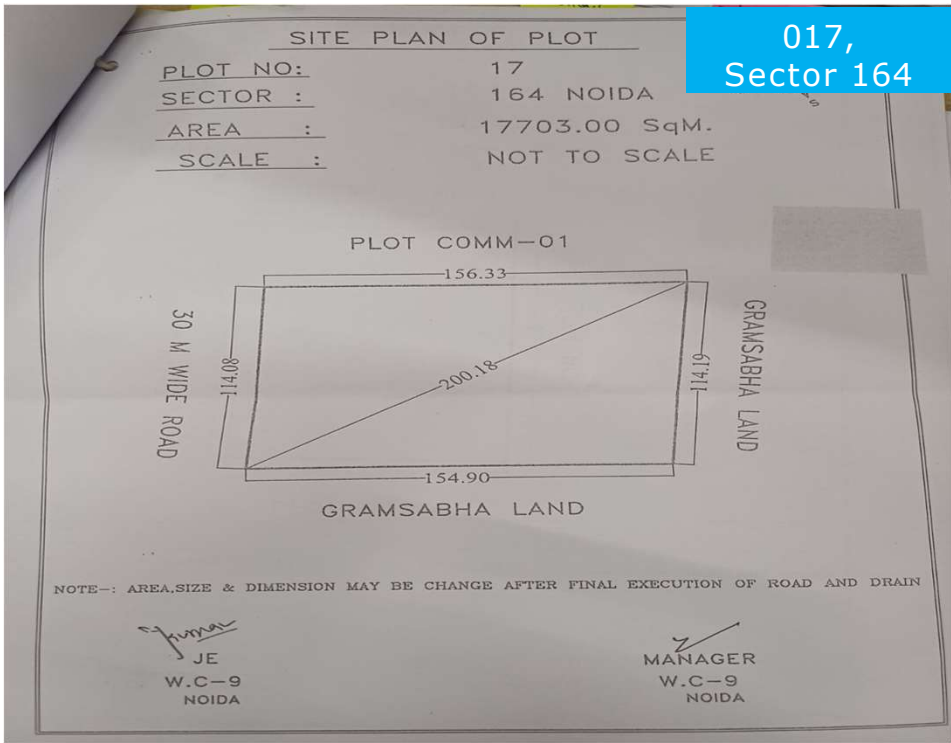

# DETAILS OF AVAILABLE INDUSTRIAL PLOTS

**THIS DOCUMENT CONTAINS THE SITE PLAN OF PLOTS UNDER THE SCHEME**

*\*The information displayed in the document is indicative only. Applicants are advised to confirm the information from concerned property department before proceeding.*

# Industrial plots available in sector 164

Area: 17703 sqm

Sector 142

30 M Wide Road

Area: 1000 sqm

Sector 142

24 M Wide Road

Area: 1000 sqm

## **Industrial plots available in sector 7**

D-064,  
Sector 7

Area: 405.62 sqm

Sector 15

12 M Wide Road

18 M Wide Road

Sector 15

Area: 110.89 sqm

12 M Wide Road

Sector 15