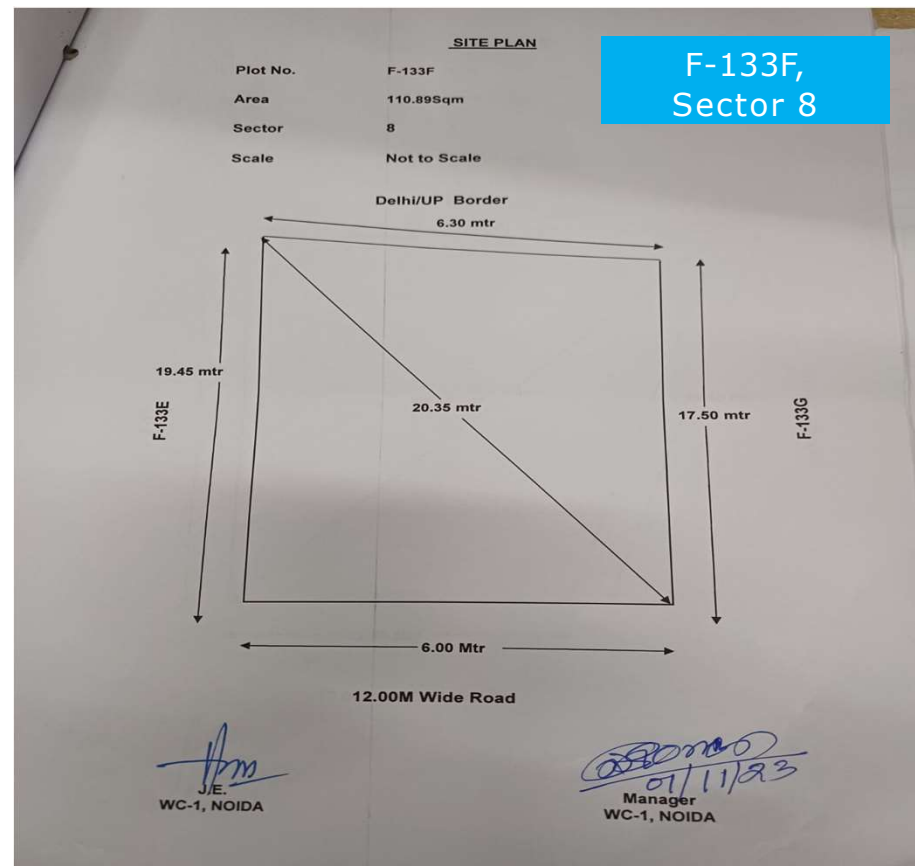

# Industrial plots available in sector 164

Area: 17703 sqm

Sector 142

30 M Wide Road

Area: 1000 sqm

Sector 142

24 M Wide Road

Area: 1000 sqm

## **Industrial plots available in sector 7**

D-064,  
Sector 7

Area: 405.62 sqm

Sector 15

12 M Wide Road

## **Industrial plots available in sector 8**

Area: 1218.23 sqm

Sector 15

Area: 204 sqm

Sector 15

18 M Wide Road

18 M Wide Road

Area: 204 sqm

18 M Wide Road

Sector 15

Area: 110.89 sqm

12 M Wide Road

Sector 15