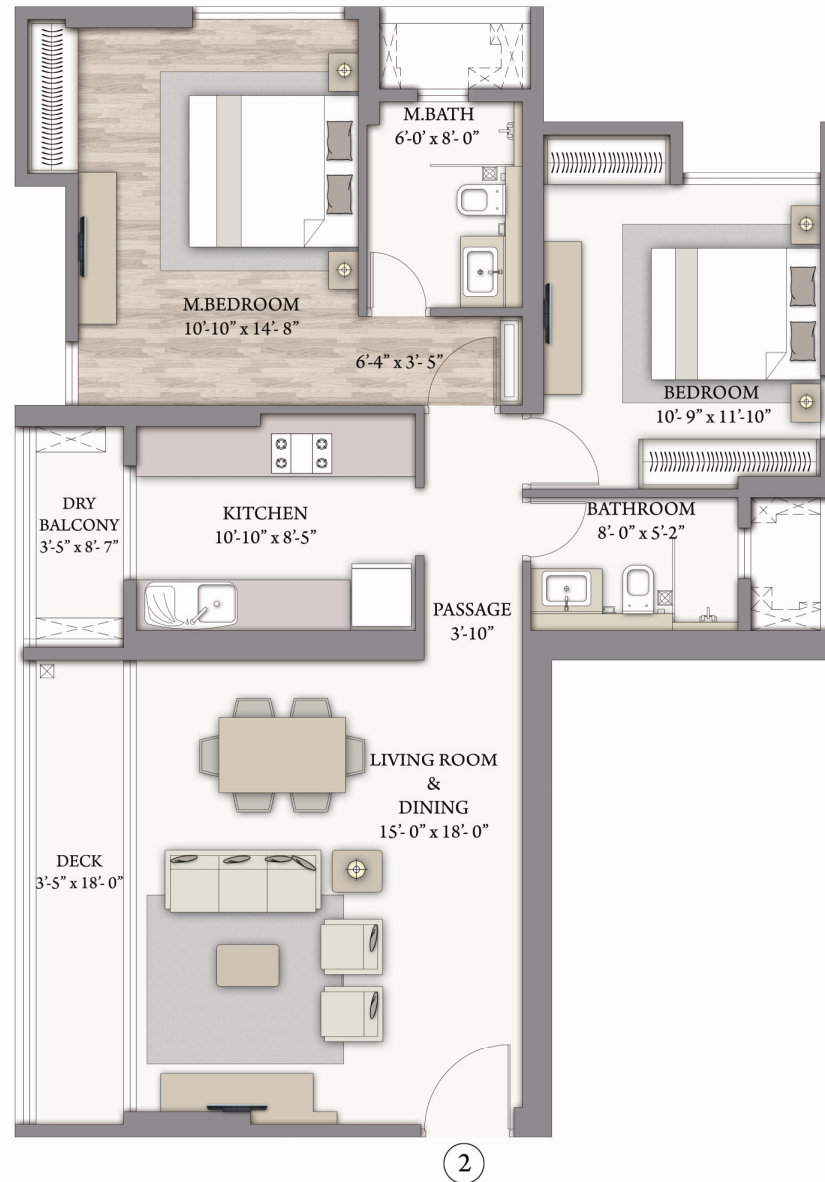

Piramal
vaikunth

VAHIN 2 Bedroom

Typical Levels

Unit 2 - Total Carpet Area

84.68 sq.m.

911 sq.ft.