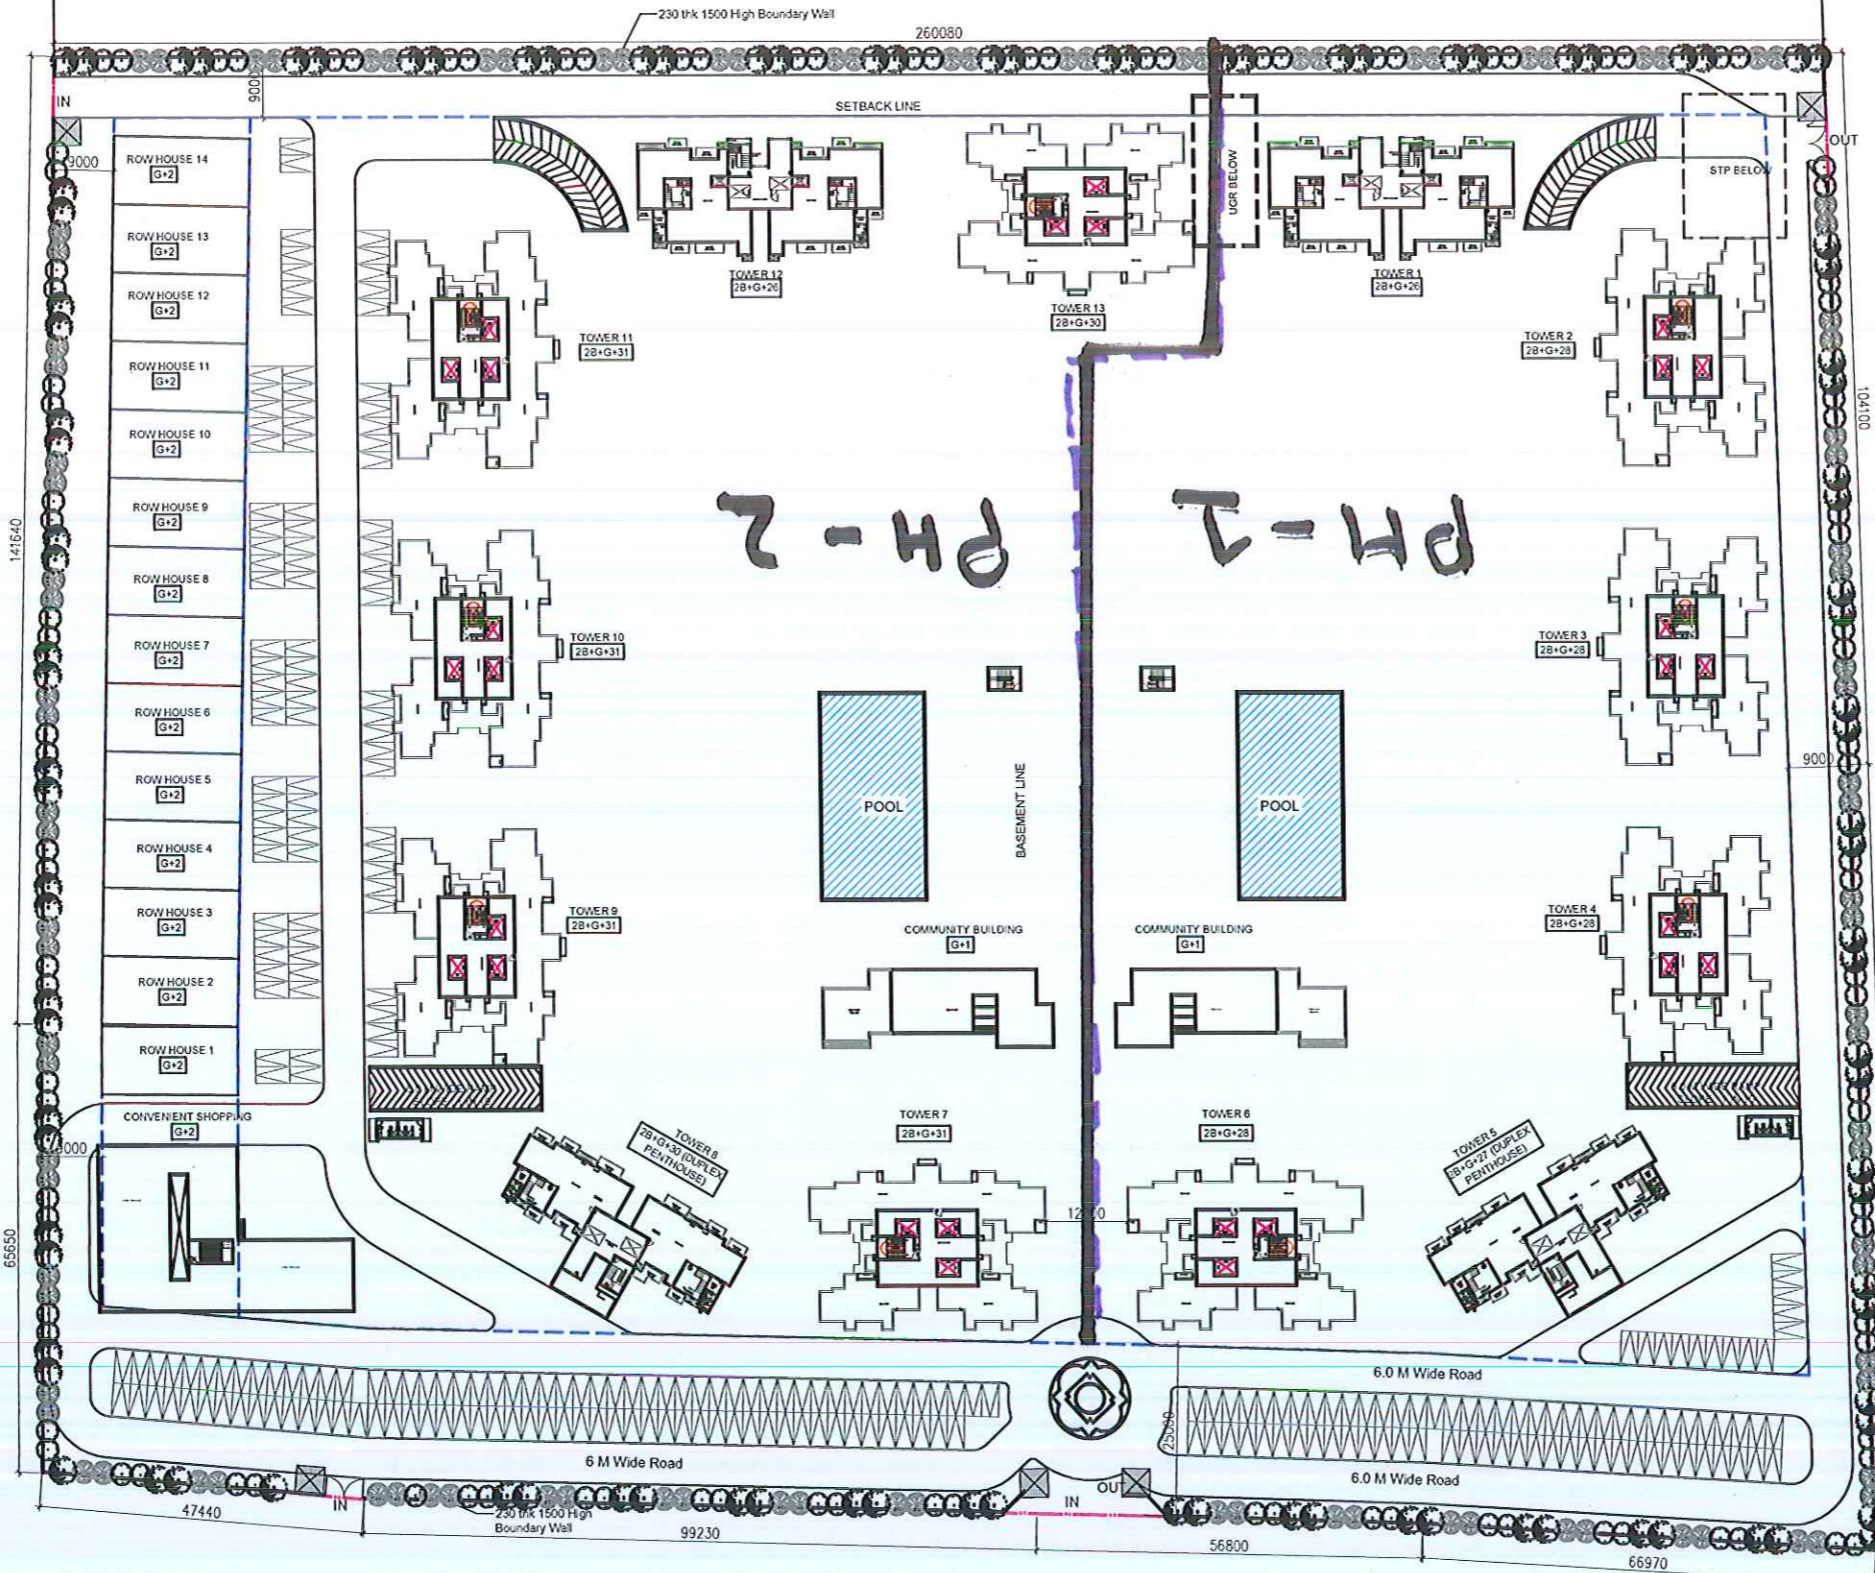

60.0 M Wide Road

24.0 M Wide Road

60.0 M Wide Road

PH-2

ATS DOLCE

NORTH